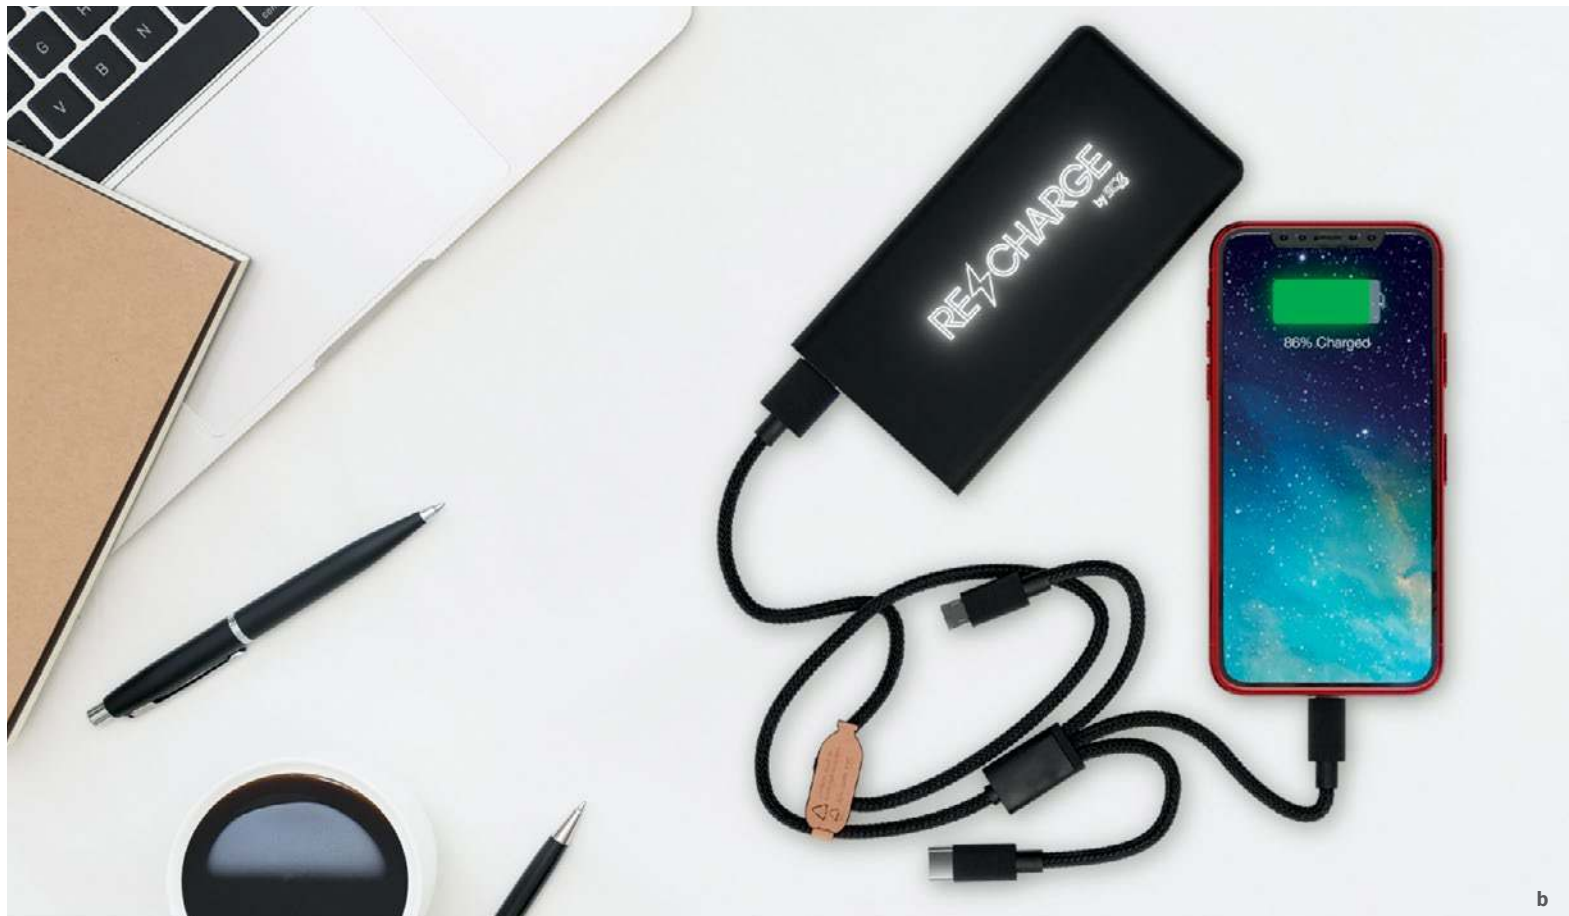

a 32526 | Charge Wave Wireless Power Bank 10,000 mAh
This 10,000 mAh power bank is a natural multitasker, charging Qi-enabled devices while simultaneously powering up Apple® 8-Pin, Micro-USB, and USB Type-C gadgets using the built-in output cables. UL2056 certified.

Black, Charcoal

NEW | FULL COLOR

	20	50	100	250	500	
USD	57.09	51.89	47.19	42.89	38.99	5C
CAD	82.78	75.24	68.43	62.19	56.54	5C

b 32498 | SCX Design™ Jumbo Wireless Power Bank 10,000 mAh
Power up your devices with this 10,000 mAh jumbo capacity wireless power bank that features a soft-touch rubber finish and a light-up logo. SCX Innovative Design covers this product with a 3-year warranty (excluding charging cables and imprint).

Black

	10	25	50	100	
USD	76.67	69.71	63.37	57.61	4C
CAD	111.17	101.08	91.89	83.53	4C