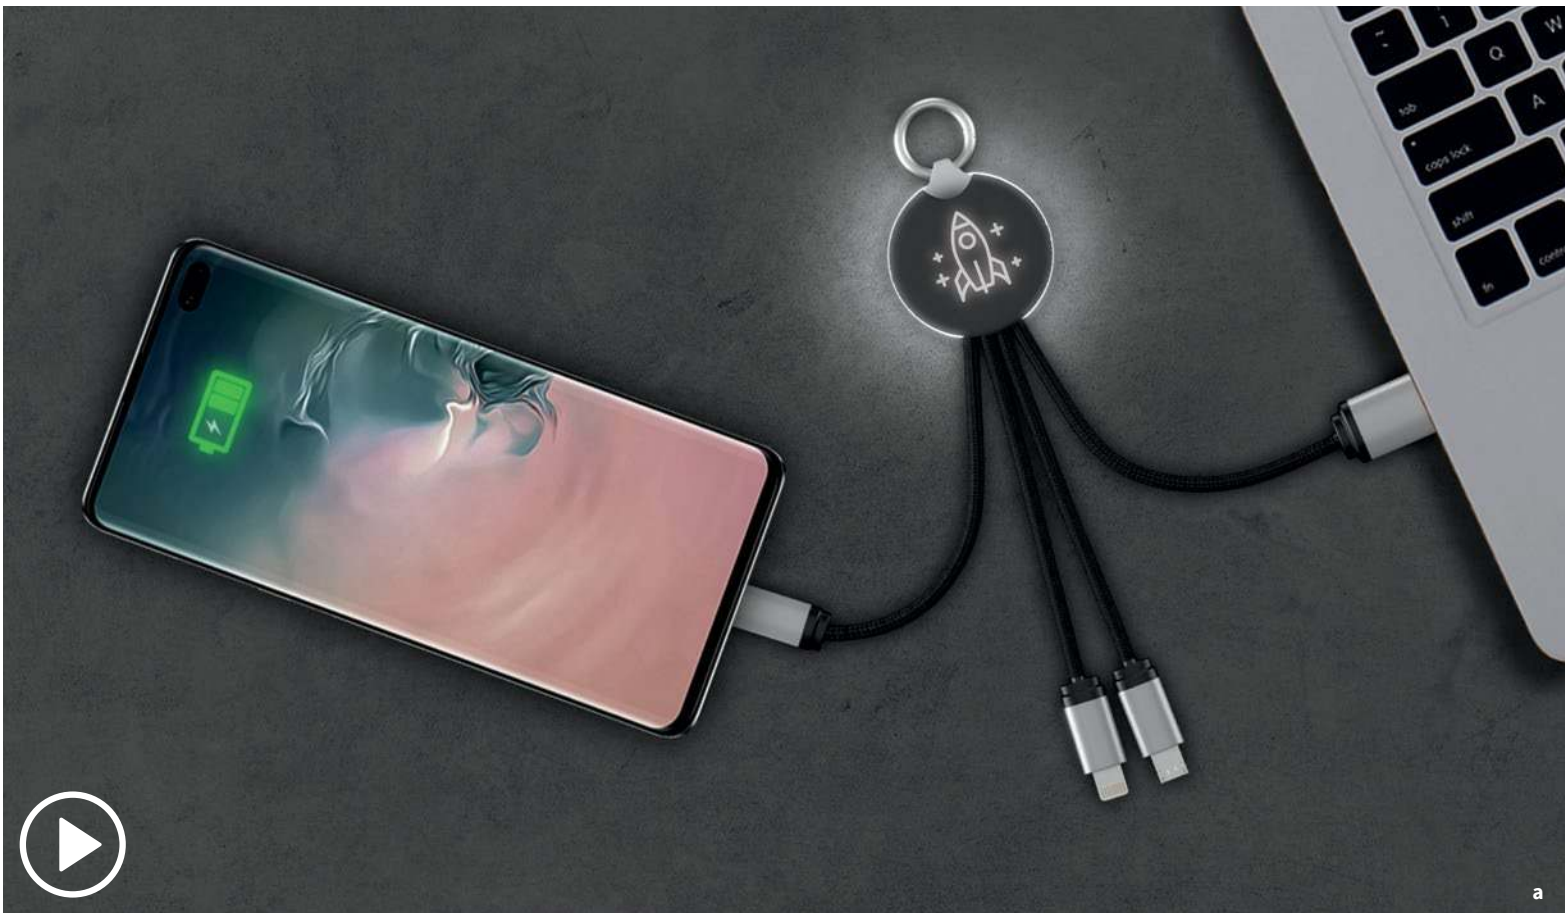

a

b

a 32462 | SCX Design™ Eco Ring Light Cable

Make the everyday task of charging your devices a little more fun with this charging cable that has an illuminated logo. SCX Innovative Design covers this product with a 3-year warranty (excluding imprint). Made with post-consumer recycled PET. Blue Light, Red Light, White Light

RECYCLED CONTENT

	50	100	250	500	
USD	16.28	14.80	13.45	12.23	4C
CAD	23.61	21.46	19.50	17.73	4C

b 32521 | SCX Design™ Data Transfer Eco Cable

Whether you need to charge up your devices or transfer data, you can do both with this 3-foot-long cable that features cords made from RPET material. SCX Innovative Design covers this product with a 3-year warranty (excluding imprint). 23% of overall product is made of post-consumer recycled ABS. Black

RECYCLED CONTENT

	25	50	100	250	
USD	27.12	24.67	22.43	20.39	4C
CAD	39.32	35.77	32.52	29.57	4C