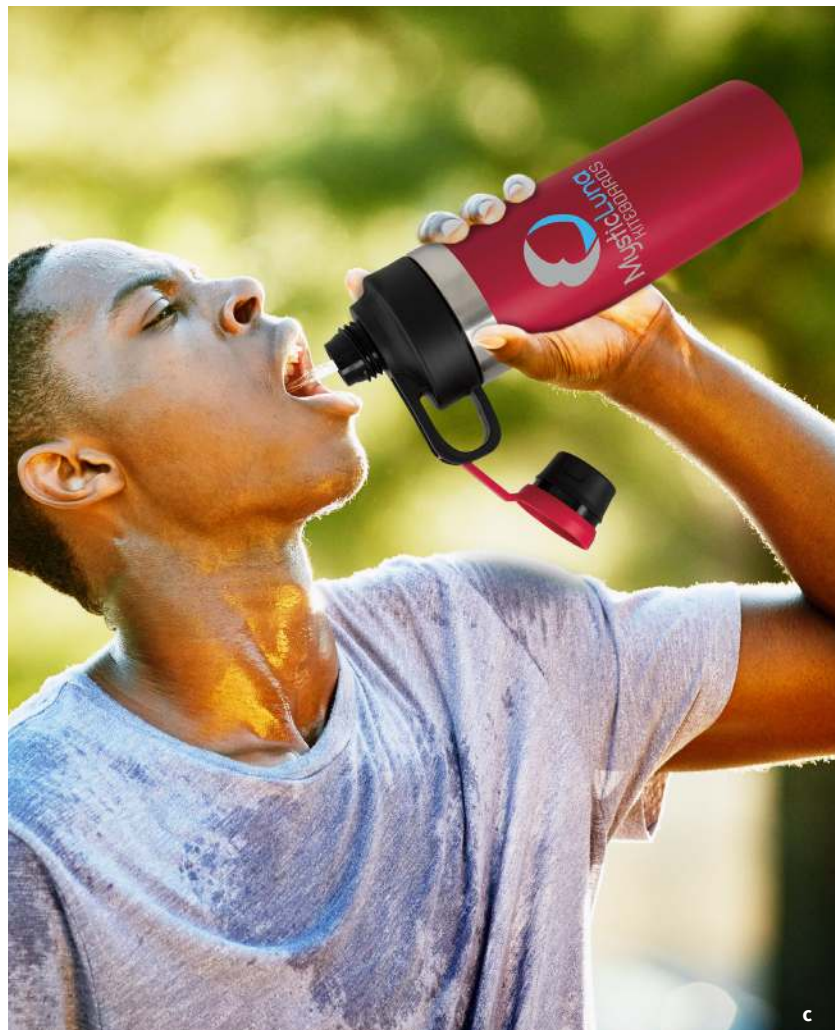

a

b

a 46410 | Good Value™ Square-Pattern Double-Wall Tumbler - 23 oz.
Enjoy your cold beverage in this 23 oz. tumbler with square pattern!

Black, Blue, Clear, Purple, Red

FULL COLOR

	48	96	144	288	576	
USD	11.20	10.18	9.26	8.42	7.65	5C
CAD	16.24	14.76	13.43	12.21	11.09	5C

b 46465 | Good Value™ Clair Recycled Acrylic Travel Tumbler - 30 oz.

This acrylic travel tumbler features double-wall insulation, a large comfort handle, press-fit slider lid with straw, and tapered base that fits into most cup holders.

Tumbler body and lid made from 100% post-consumer acrylonitrile-styrene; slider made from 100% post-consumer polypropylene.

Blue, Clear, Smoke, Teal

NEW | GOINGGREEN™ | RECYCLED CONTENT

	48	72	144	288	576	
USD	12.32	11.20	10.18	9.26	8.42	5C
CAD	17.86	16.24	14.76	13.43	12.21	5C

c 46272 | Good Value™ Courage Vacuum Sport Bottle - 18 oz.

This contemporary wide-mouth bottle has you covered with double-wall vacuum insulation and a screw-on, leak-proof lid.

Matte Black, Matte Navy, Matte Red, Matte White

FULL COLOR | PERSONALIZATION

	48	72	144	288	576	
USD	18.52	16.40	14.91	13.56	12.32	5C
CAD	26.85	23.78	21.62	19.66	17.86	5C

c