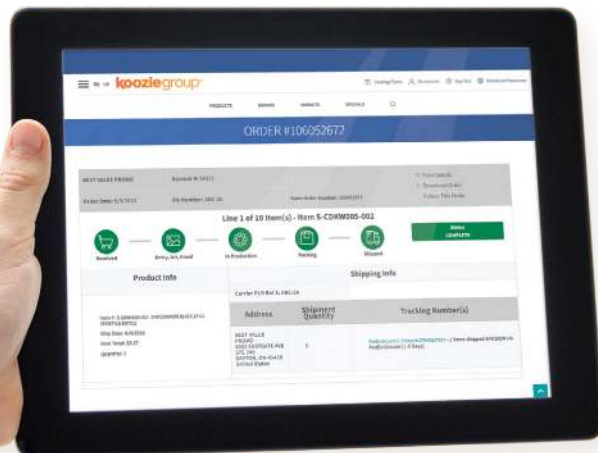

Linking to us via PromoStandards gives you access to:

- Order status
- Inventory
- Product media
- Product data
- Invoicing
- Order shipment notification
- Product pricing and configuration
- Electronic purchase order submission

we'll get all the info from the start

get it quick

ordering online sends your order to the production floor faster

score the best

price every time

There are so many benefits to having a kooziegroup.com log-in!

Here are just a few:

- See your net pricing
- Place orders online – the fastest way to get your order going!
- Order samples, sales kits, and marketing collateral
- View order status and invoices without needing a link
- Use the payment center to administer finance-related details, including viewing invoices, making payments, and seeing balances and credits
- Access our Distributor Reference Guide, including special offers just for account holders
- Manage account details and communication preferences
- Use our chat feature
- And more!

manage orders **like a boss** with the *award-winning* **Koozie Group Tracker™**

For total visibility to your orders, simply log in to your kooziegroup.com account and use the **Koozie Group Tracker™** to see order status, upload artwork, approve proofs, answer clarifications, and more.