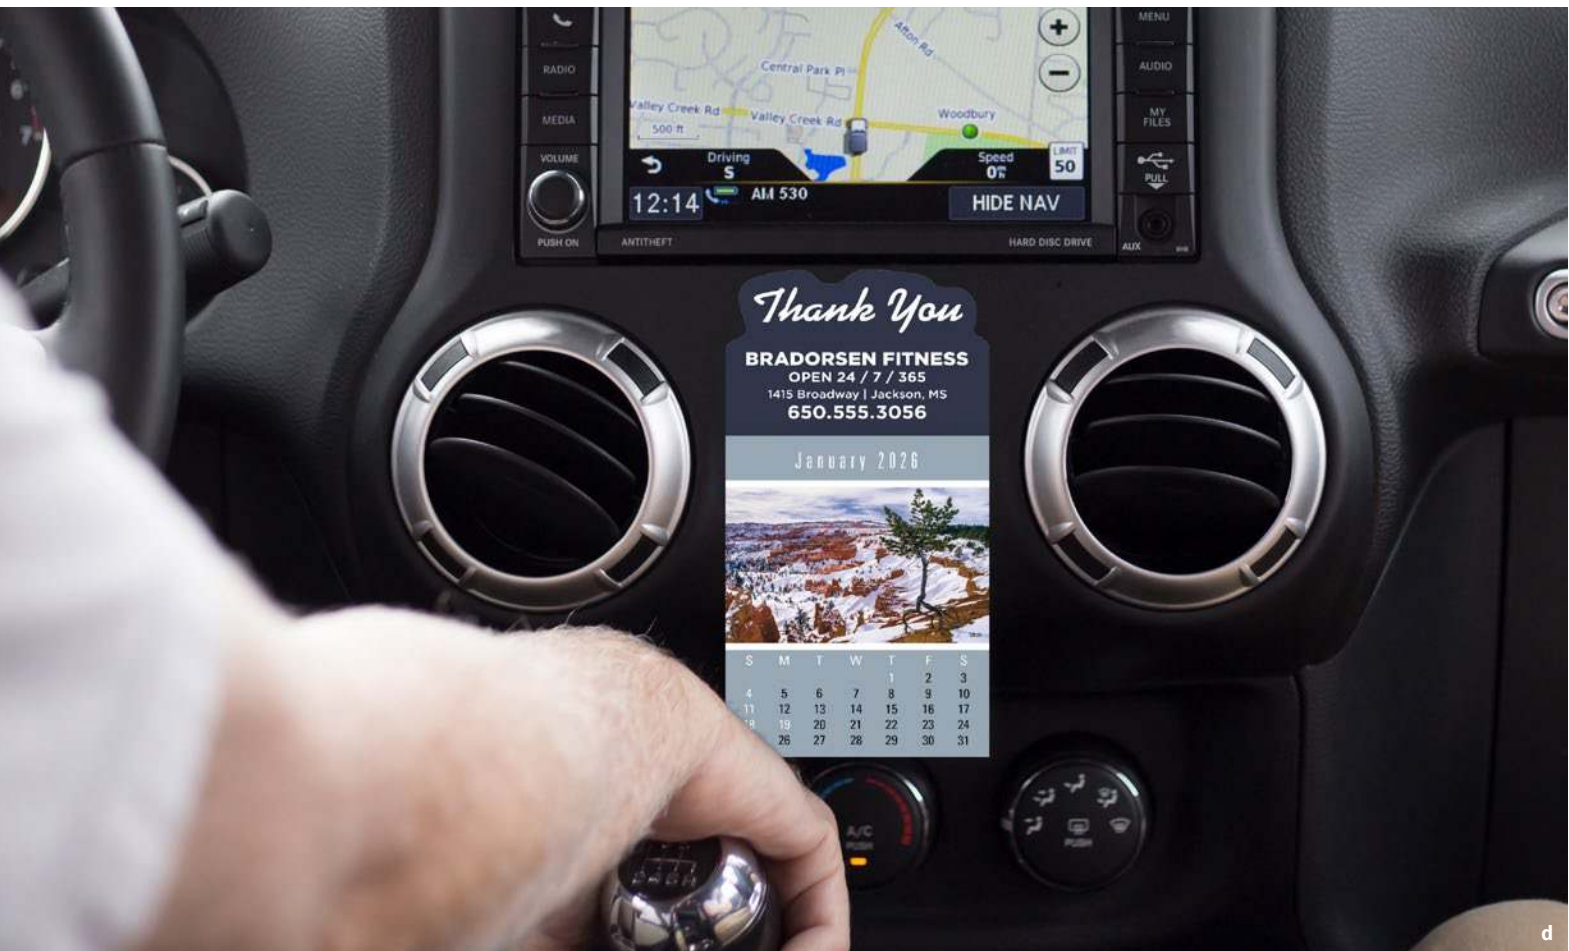

b

c

d

e

d V8885 | Triumph® Calendars Press-N-Stick Scenic Calendar
 Enjoy 13 months of beautiful scenic locations across the USA with this calendar that can be easily removed from most surfaces at the end of the year.