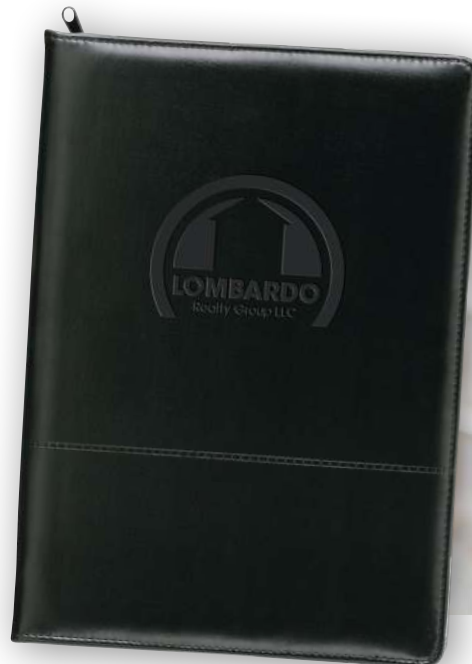

c 15136 | Good Value™ Script Zippered Padfolio

This zippered vinyl padfolio provides a sizable secure space for organizing notes, papers, and cards.

Black

	25	50	100	250	
USD	20.28	18.95	17.70	17.61	4C
CAD	29.41	27.48	25.67	25.53	4C