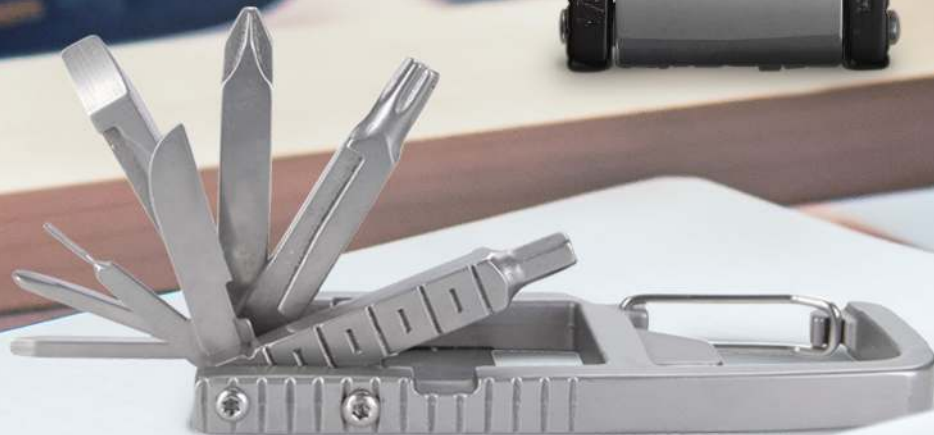

Featuring everything from screwdrivers to a bottle opener to a ruler, this tool kit will help you get the job done no matter where you are.

Matte Black/Silver, Silver

	50	100	250	500	1000	
USD	17.85	16.23	14.75	13.41	12.19	5C
CAD	25.88	23.53	21.39	19.44	17.68	5C