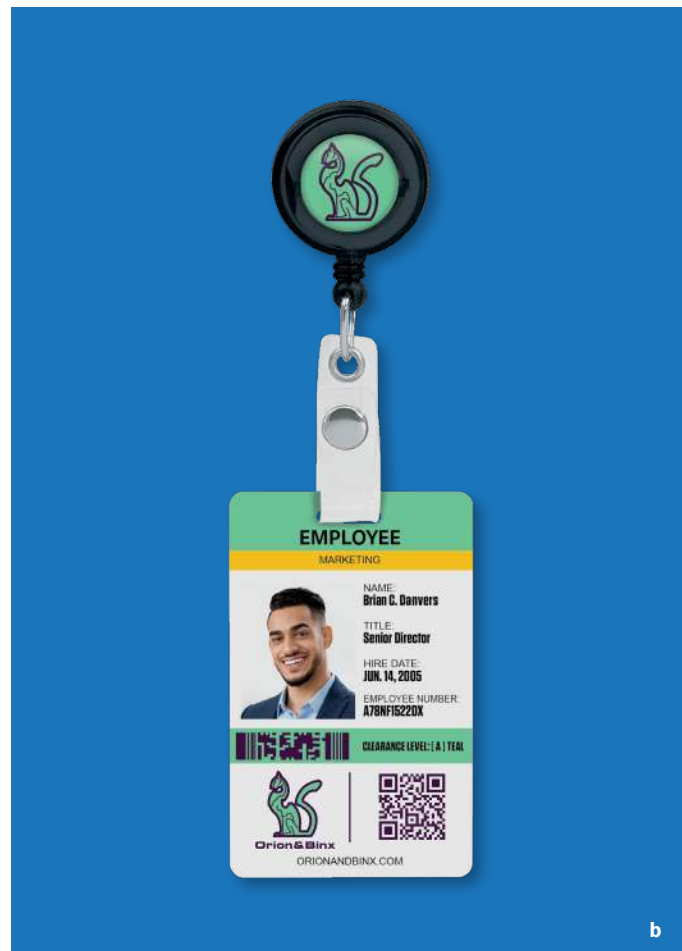

a

a 30357 | Good Value™ House Clip

This house-shaped clip holds lists, notes, and more, and attaches to any magnetic surface.

Translucent Blue, Translucent Green, Translucent Red, White

FULL COLOR

	250	500	1000	2500	
USD	2.21	2.06	1.75	1.54	4C
CAD	3.20	2.99	2.54	2.23	4C

b 65053 | Good Value™ Retractable Badge Holder

This badge holder with alligator clip extends up to 30" for quick and convenient badge swiping. Black, Blue, Translucent Black, Translucent Blue, Translucent Green, Translucent Orange, Translucent Purple, Translucent Red, White

FULL COLOR

	250	500	1000	2500	
USD	2.53	2.25	1.95	1.73	4C
CAD	3.67	3.26	2.83	2.51	4C

c 65152 | Breakaway Lanyard with Key Ring - 1/2"

The Breakaway Lanyard helps you keep keys and badges within easy reach.

Black, Blue, Green, Navy, Red, White, Yellow

USA PROUD

	200	500	1000	2500	
USD	3.29	3.04	2.87	2.75	4C
CAD	4.77	4.41	4.16	3.99	4C

b

c