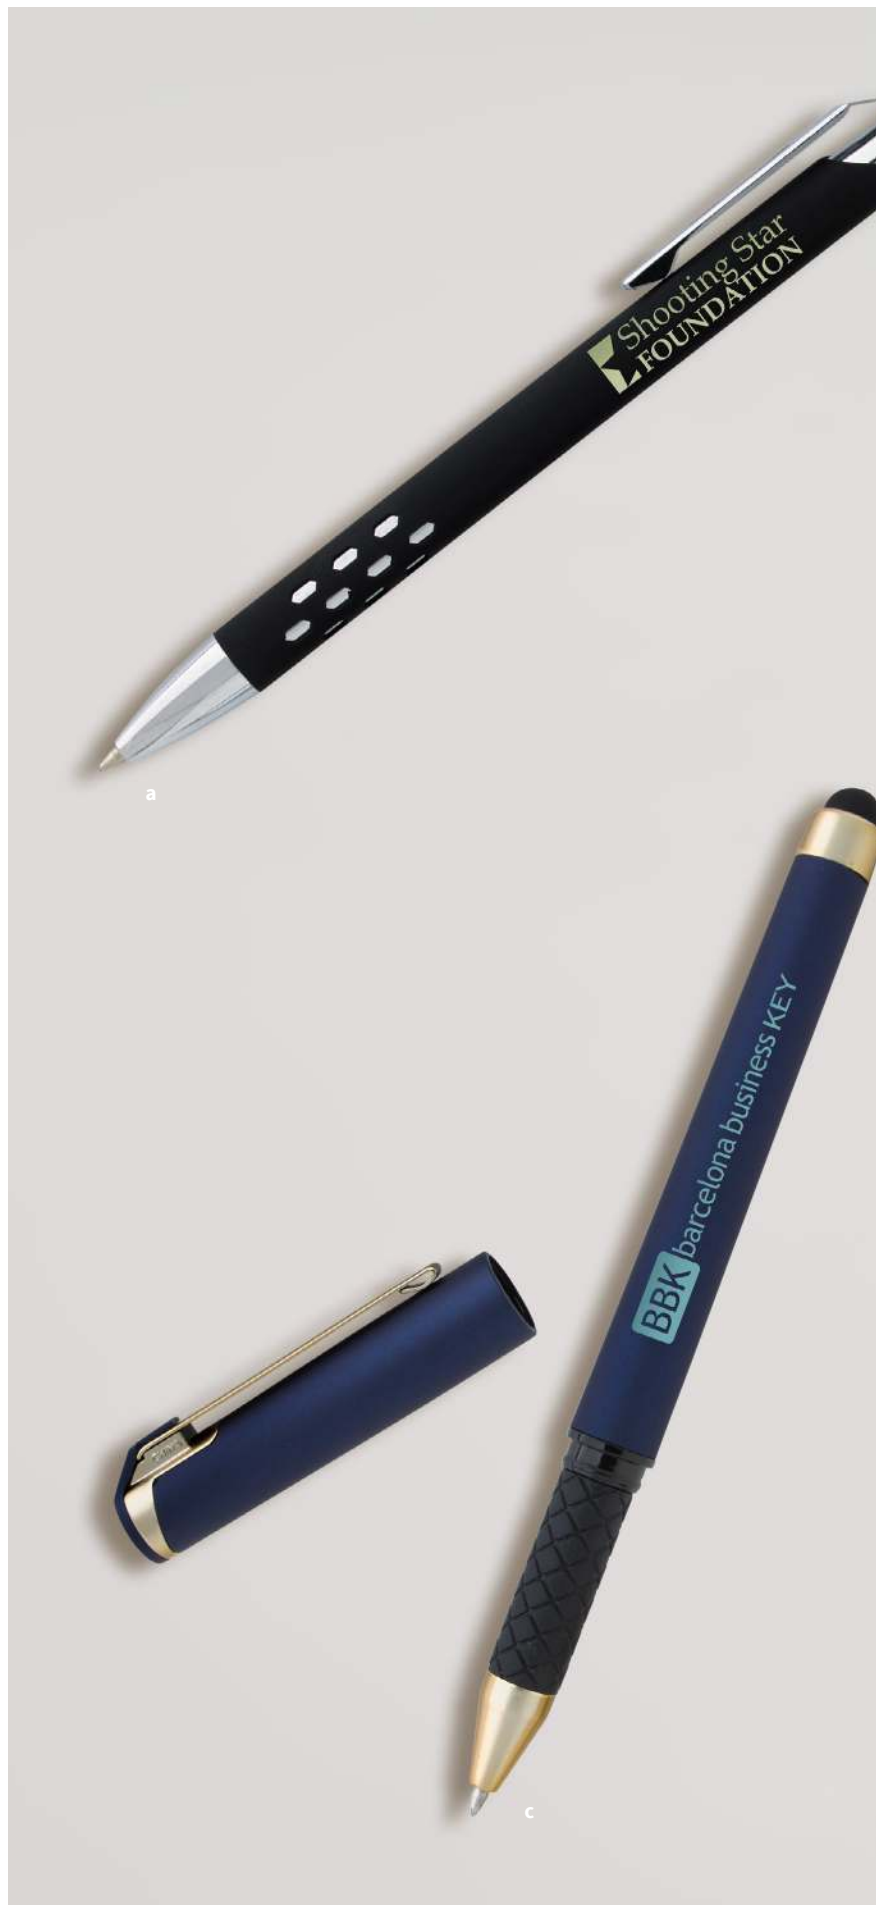

a 55945 | Souvenir® Armor Pen

The fully rubberized metal Armor Pen truly makes a statement with its chrome tip, clip, and die-cut grip design.

Black, Blue, Green, Purple, Red

ELEVATED INK | **FREE SET-UP**

	100	250	500	1000	2500	
USD	2.43	2.31	2.20	2.10	1.90	5C
CAD	3.52	3.35	3.19	3.05	2.76	5C

b 56078 | Souvenir® Suite™ Chic Pen

This metal twist-action gel pen gets its good looks from a matte finish and unique hatched pattern on its grip. Plus, it comes with fraud-resistant ink.

Black, Gold, Rose Gold

NEW | **FREE SET-UP**

	25	50	100	250	
USD	11.98	10.89	9.90	9.00	4C
CAD	17.37	15.79	14.36	13.05	4C

c 55897C | Good Value™ Cali Gold Stylus RABS Pen

Gold accents on this rubberized gel pen give it a sophisticated look, and the stylus adds versatility. Contains 37% post-consumer recycled ABS. Comes with fraud-resistant ink.

Black, Burgundy, Navy, Gunmetal

RECYCLED CONTENT | **FREE SET-UP**

	300	500	1000	2500	5000	
USD	1.60	1.45	1.32	1.20	1.09	5C
CAD	2.32	2.10	1.91	1.74	1.58	5C

d 55855 | Good Value™ Petite Metal Pen

This sleek, slim aluminum pen boasts smooth click-action combined with a perfectly styled ball pen for an executive writing experience.

Black, Blue, Gold, Green, Red, or Silver Barrel; Chrome Trim

FREE SET-UP

	300	500	1000	2500	5000	
USD	1.48	1.41	1.35	1.28	1.16	5C
CAD	2.15	2.04	1.96	1.86	1.68	5C