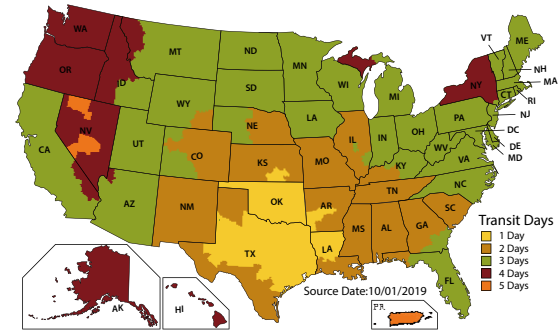

Laser Engraving

FREE Set Up

.20(G) run charge per additional location per piece (first location included)

XL Laser

FREE Set Up

.40(G) run charge per piece per location

LaseRite 360

FREE Set Up

.80(G) run charge per piece

Laser Personalization

Free Set Up

$0.40(G) per name/location

Personalization must be provided in Excel format, if not there will be a $50(G) charge.

OTHER ORDER CHARGES

Less Than Minimum

- $20.00 (G)
- Absolute minimum is 1/2 first column quantity

Overs/Unders

- All orders are subject to a 5% over/under run per industry standard.

Exact Quantity

- There is no charge for exact quantity orders. Must be included in PO.

Change of Copy

- $20.00 (G) per copy change
- Minimum 1/2 first column quantity per copy change

Imprint Color Change

- $20.00 (G) per imprint color/location change
- Minimum 1/2 first column quantity per imprint color change

OTHER CHARGES

Change Refills To Blue Ink

- $.10 (Net) per pen if available.
- Contact factory for more information.

Blank Product

- EQP
- Minimum 250 pieces for plastic pens
- Minimum 100 pieces for metal pens

Color Assortments

- Minimum 100 pieces per color

Special Packaging

- $.06 (G) per piece for polybagging, individual cello wrapping, and special assortments
- Contact factory for all other special packaging requests

Customer Supplied Labels

- $.09 (G) per label
- Available for individual pen labeling and for individual box labeling

UPS Ground Map

Standard Ship Method

UPS Ground, FOB Factory, Dallas, TX, prepaid.

Alternative carriers or shipping methods must be specified on the initial order.

Delivery Delays/Claims

Customer must initiate any claim.

Foreign Shipments • FOB Dallas

Third party shipper number required. Export documents are prepared as a customer courtesy, assume responsibility for customs clearance.

Residential Shipments

Residential shipments must be specified and will be charged a higher rate by the carrier.