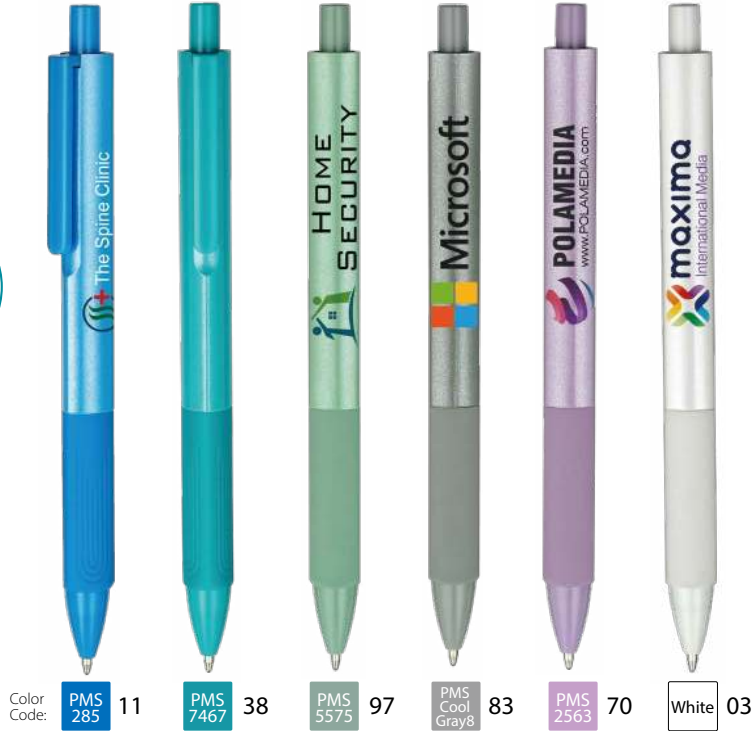

Price includes a Full Color imprint on XL Clip or on one side of barrel (not both)
Extra side Full Color: 1/4" x 3 1/2" (2 long sides opp clip); \$0.15(G) per additional side

B168A • TRINITY PRIME

• Three-sided, white barrel pen with color grip and translucent color trim

Full Color
Imprint Included
 (one location)

Price includes 1 side **Full Color** imprint **Imprint Size:** 2 3/4" x 7/16" (default is opposite clip)
Extra side Full Color: 2 3/4" x 1/4" (Right/left of clip); \$0.15(G) per additional side **Packaging:** Bulk (500 pens/14 lbs.)

B168N • TRINITY PEARL

- Three-sided plastic ballpoint, pearl color barrel with color grip and trim

500	1000	2500	5000
\$.79	\$.77	\$.75	\$.73 (4C)

3-Sided

*Full Color
Imprint Included*
(one location)

Price includes 1 side **Full Color** imprint **Imprint Size:** 2 3/4" x 3/8" (Default is opposite clip)

Extra side Full Color: 2 3/4" x 1/4" (Right/left of clip); \$0.15(G) per additional side **Packaging:** Bulk (500 pens/14 lbs.)

WITH RitePlus Ink™
V180A · BANDERA PRIME   

- White barrel with color trim and "clothes pin" clip
- *Hybrid ink* system