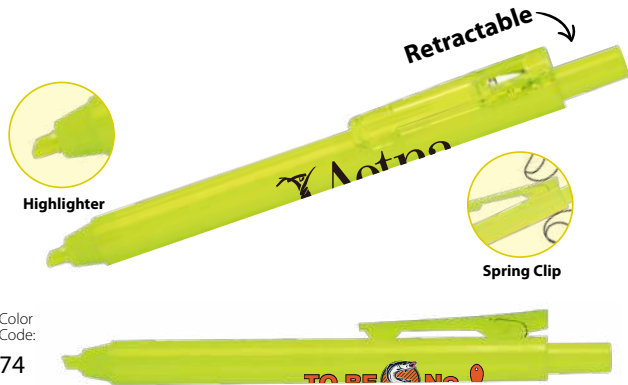

Packaging: Bulk (250 pens/9.0 lbs.)

Free Ink System

H399D · SUNSET HL CLICK

- Retractable highlighter with solid yellow color barrel
- Yellow ink

250	500	1000	2500	5000
\$1.00	\$.96	\$.92	\$.90	\$.88 (5A)