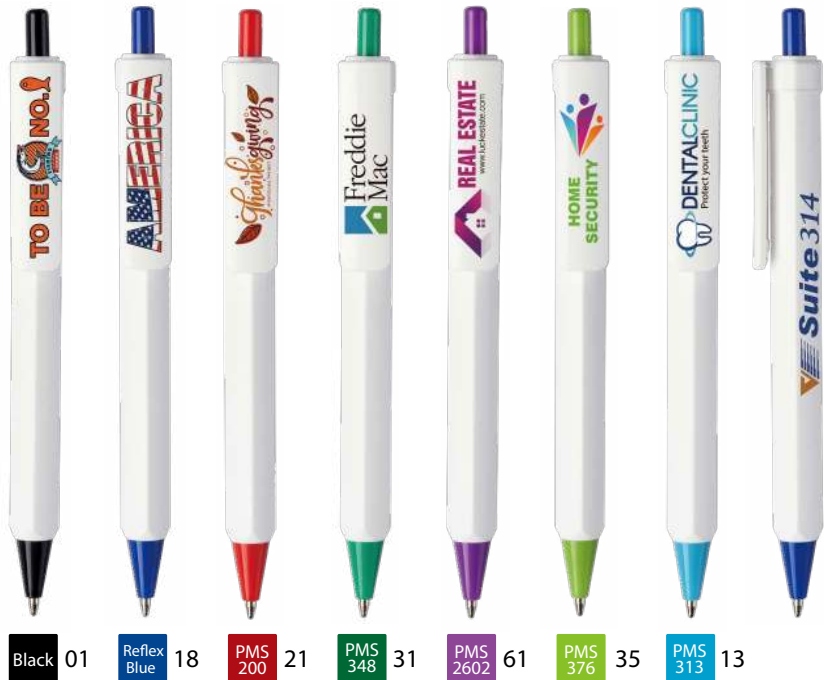

HYBRID INK PENS
P90

New
DRINKWARE

More info on back D1-D13

B100A • LOMETA PRIME NEW

- Compact, 4-sided, ergonomically designed, mini-retractable ballpoint, available in white barrel with color trim combinations. White XL clip features a full color imprint.
- Full size ink cartridge for standard writing performance

500	1000	2500	5000
\$.40	\$.38	\$.34	\$.32 (4C)

4 3/4"
Compact
Size

4-Sided

*Full Color
Imprint Included*
(one location)

black/blue ink
available for
white trim
+
white barrel

White 02

Pen Length: 4 3/4"

Full Color : 1 1/2" x 7/20" (XL Clip)