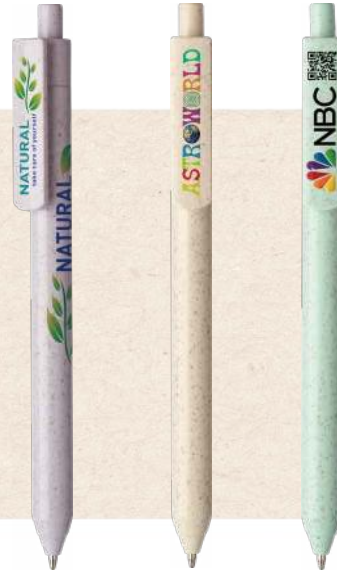

B137F • ALAMO ECO

- BOLD writing 1.2mm tip
- ECO-friendly ballpoint in three fashion forward colors
- Wheat straw ABS plastic composed of reclaimed stalks from wheat

1.2mm BOLD TIP

- Price includes either a **Full Color** XL clip imprint or 1-color 300° barrel imprint
- Add \$0.20(G) for each additional imprint color or location
- Barrel Imprint Size : 2 1/2" X 1"

250	500	1000	2500	5000
\$.68	\$.64	\$.62	\$.58	\$.56 (5A)

+ ECO XL CLIP

Barrel
Clip
Color
Code:

PMS
2635
X668

PMS
Warm
Gray 1C
X888

PMS
5575
X978

Any style clip fits on *Any* style Alamo (see pages 24-25)

Packaging: Bulk (250 pens/8.0 lbs.)