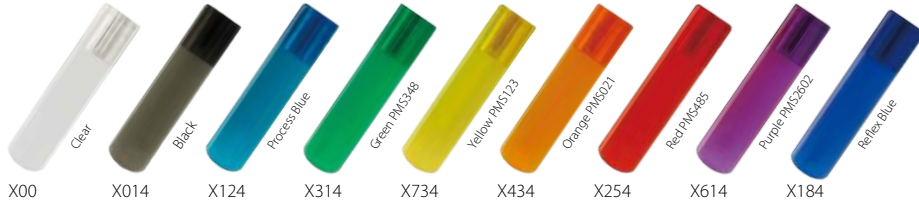

33 XL CLIPS

Opaque

Translucent

Metallic

Soft touch

ECO Clip

31 3D INDUSTRY CLIPS

10 Stock Industry Designs

  Process Blue 12 PMS 485 25 PMS 348 31 SC01 Football	 Process Blue 12 PMS 485 25 PMS 348 31 SC02 Basketball	 Process Blue 12 PMS 2602 61 PMS 871 05 PMS 877 87 SC03 Faith	 Process Blue 12 Reflex Blue 18 PMS 348 31 SC04 Medical	 Process Blue 12 Reflex Blue 18 PMS 485 25 PMS 2602 61 SC05 Entertainment	 Reflex Blue 18 PMS 485 25 PMS 348 31 SC06 Travel	 Reflex Blue 18 Process Blue 12 PMS 485 25 PMS 348 31 SC07 Education	 Process Blue 12 PMS 485 25 PMS 348 31 SC08 Pharmacy	 Process Blue 12 PMS 348 31 PMS 877 87 Reflex Blue 18 PMS 348 31 SC09 Financial	 PMS 485 25 Process Blue 12 PMS 871 05 SC10 Realty