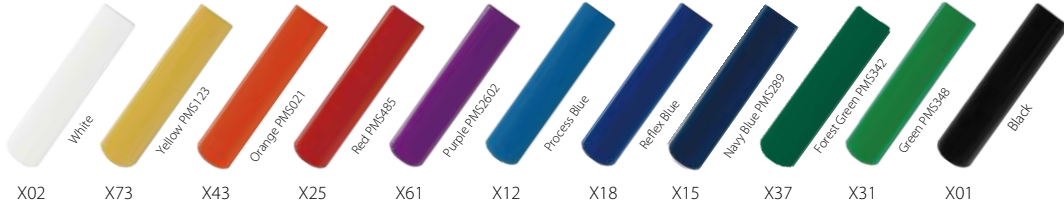

33 XL CLIPS

Opaque

Translucent