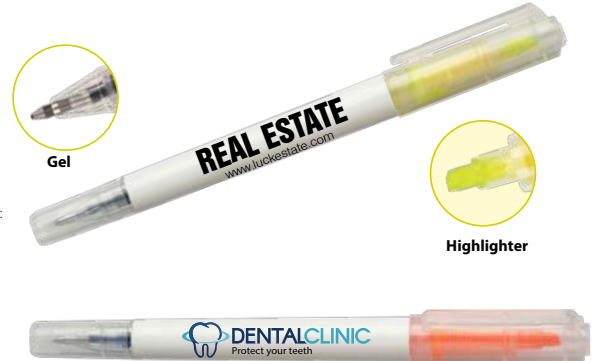

H388A · SUNRAY COMBO

- Dual-tip pen, highlighter/gel ink

250	500	1000	2500	5000
$1.06	$1.02	$ .98	$ .96	$ .94 (5A)

Imprint Size : 2" x 1" (Barrel) (One color imprint only)

Full Color Imprint: 2 1/4" x 5/16" Additional charge: $0.30(G)

Packaging: Bulk (250 pens/8.0 lbs.)