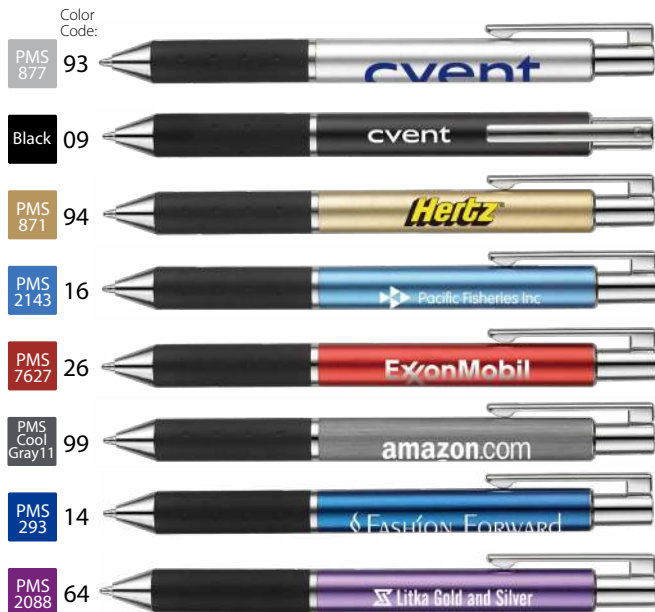

B759K · RANGER

• Straight metal barrel, black soft grip with chrome tip and accents, bright chrome, one-piece clip and plunger

100	250	500	1000	2500
$2.45	$2.29	$2.23	$2.13	$2.05 (5A)

Screenprint Size: 2" x 1/2" (Opposite clip) 1" X 1/4" (Inline w/clip)
Full Color: 2" x 5/16" (Right/left of clip) $0.30 (G)
(14 dark blue, 64 purple are not available for full color)

ALAMO METAL PEN

More details see pages 41-42