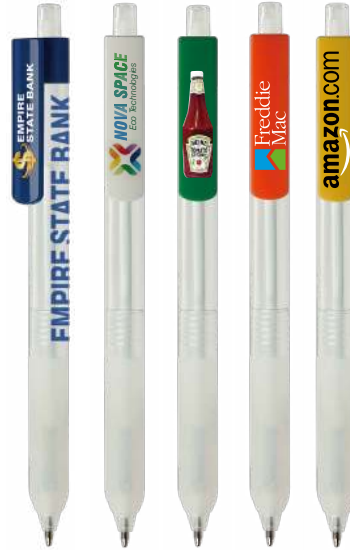

+ *Opaque* XL CLIP

Clip	Reflex Blue	White	PMS 348	PMS 021	PMS 123
Color Code:	X18	X02	X31	X43	X73