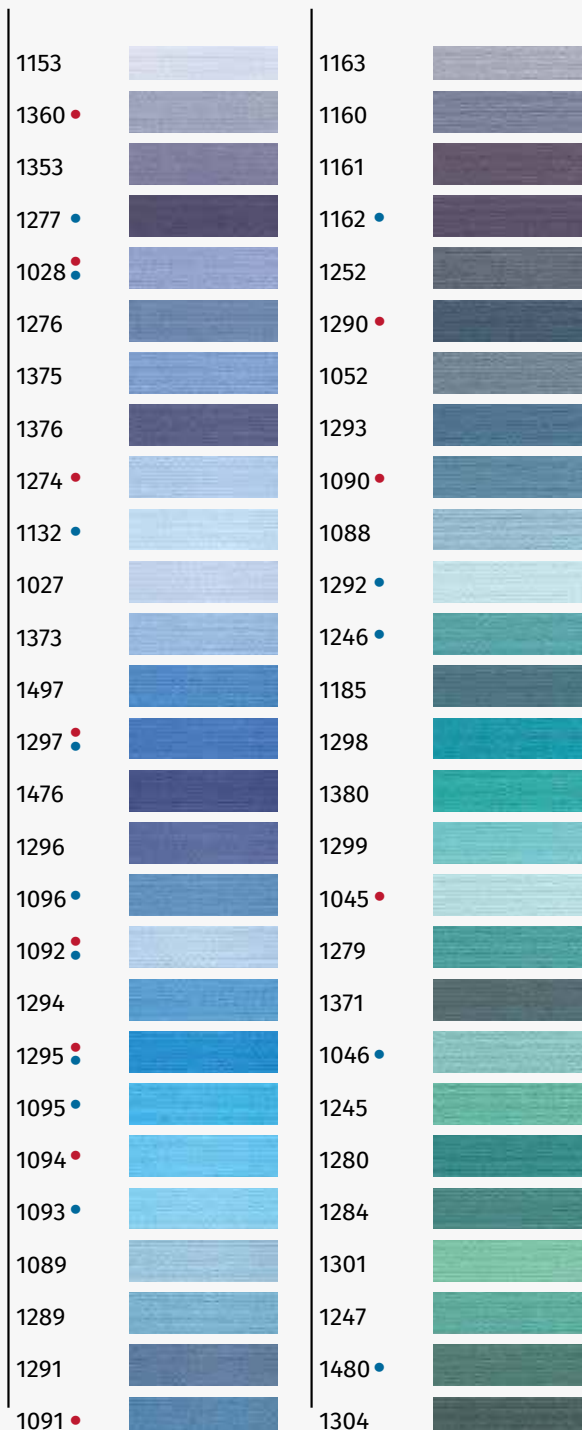

人造丝绣花线

Made in Germany

MADEIRA®

1**2**
CLASSIC • No. 30 • No. 60

3**4**

● No. 30 ● No. 60

5

6

● No. 30 ● No. 60

7

8

● No. 30 ● No. 60

9

10

CLASSIC

• No. 30 • No. 60